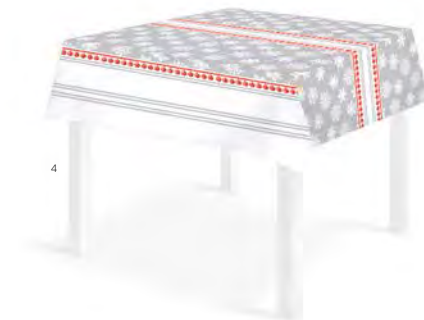

4

Micro

Code	Size	Description	Material	Pcs/Ct	Pcs/Pack
1 MC40-1044	40x40	Napkin	Spunlace	600	25
2 MC10-1044	100x100	Tablecloth	Spunlace	80	20
3 MC12-1044	120x120	Tablecloth	Spunlace	80	8
4 MC14-1044	140x140	Tablecloth	Spunlace	50	10
MC14S-1044	Table Set	Info pag.28	Spunlace	10	1